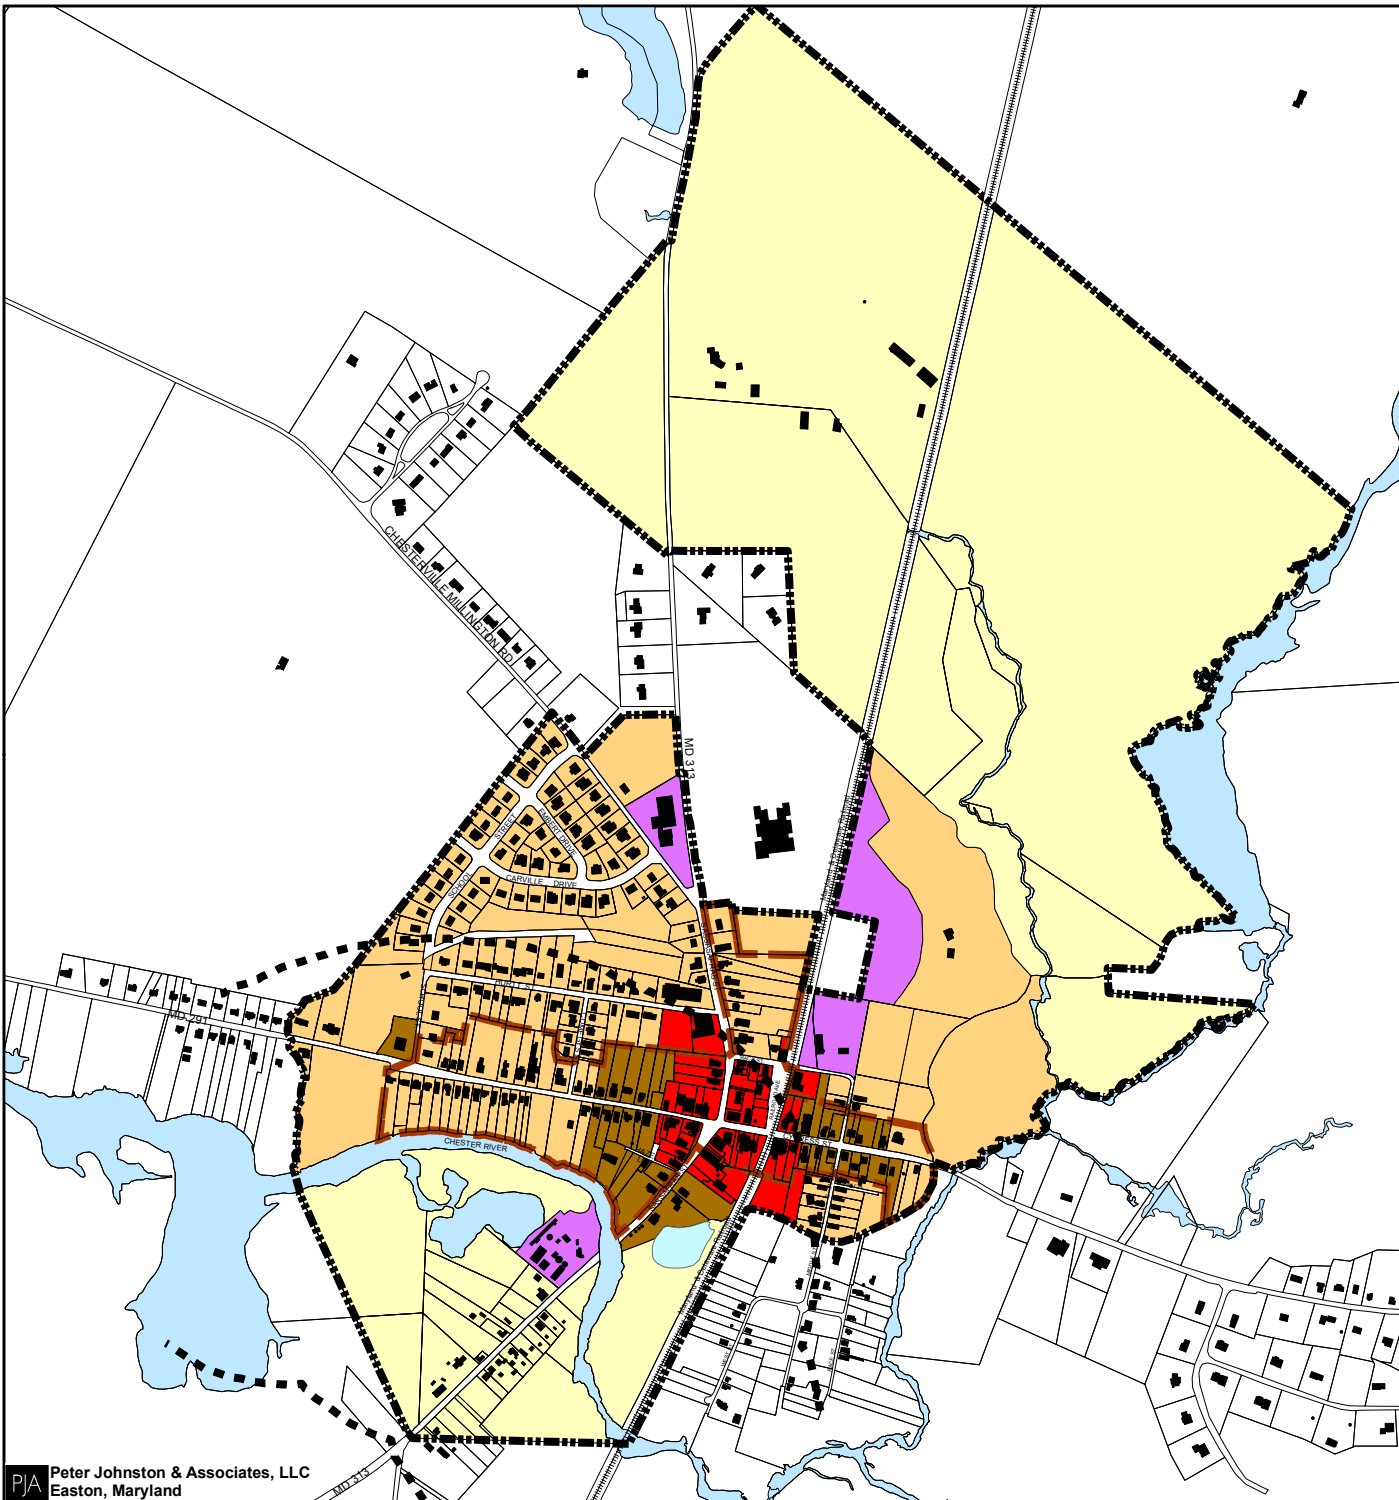

# OFFICIAL ZONING MAP MILLINGTON, MARYLAND

## Legend

- R-1 Rural Conservation
- R-2 Single Family Residential
- R-3 Old Town Residential
- TC Town Center District
- LI Light Industrial
- Corporate Boundary
- Community Design Overlay District
- Critical Area Boundary

This is the official "Zoning District" map for Millington, Maryland as setforth in Section 80-19 of the Zoning Ordinance for Millington, Maryland.

Mayor \_\_\_\_\_ Date \_\_\_\_\_

Attest: \_\_\_\_\_

Town Clerk \_\_\_\_\_ Date \_\_\_\_\_